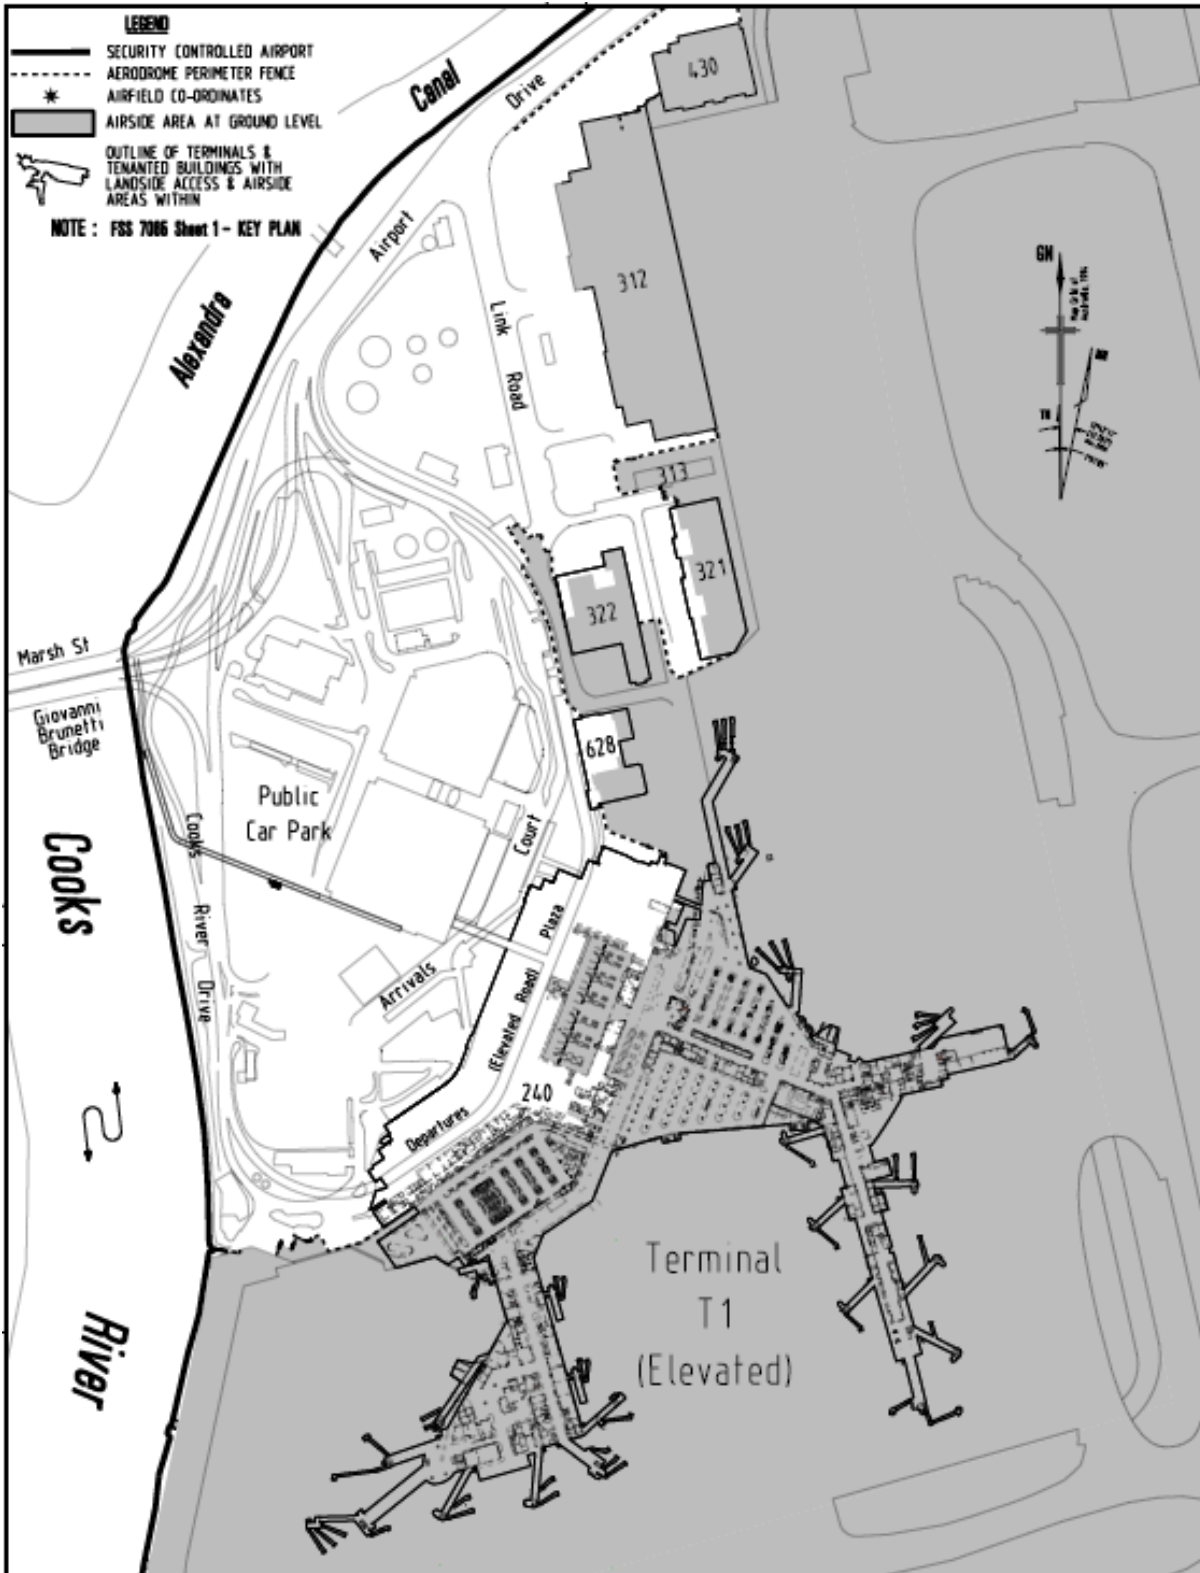

c32307	A Choudhry	GWS	General Update (April 2023), Scale Bar requested to be added.	J Marinos	GWS	24/4/2023	19
JOB No	DRAWN	CHKD	AMENDMENTS	EXAMD	APPD	DATE	No.

SYDNEY AIRPORT AVIATION TRANSPORT SECURITY ACT 2004 MAP OF SECURITY CONTROLLED AIRPORT 'INTERNATIONAL PRECINCT AREA'	 ABN 082 578 809	SCALE Not to Scale
		DRAWING No. FSS 7065
		SHEET 1A A4