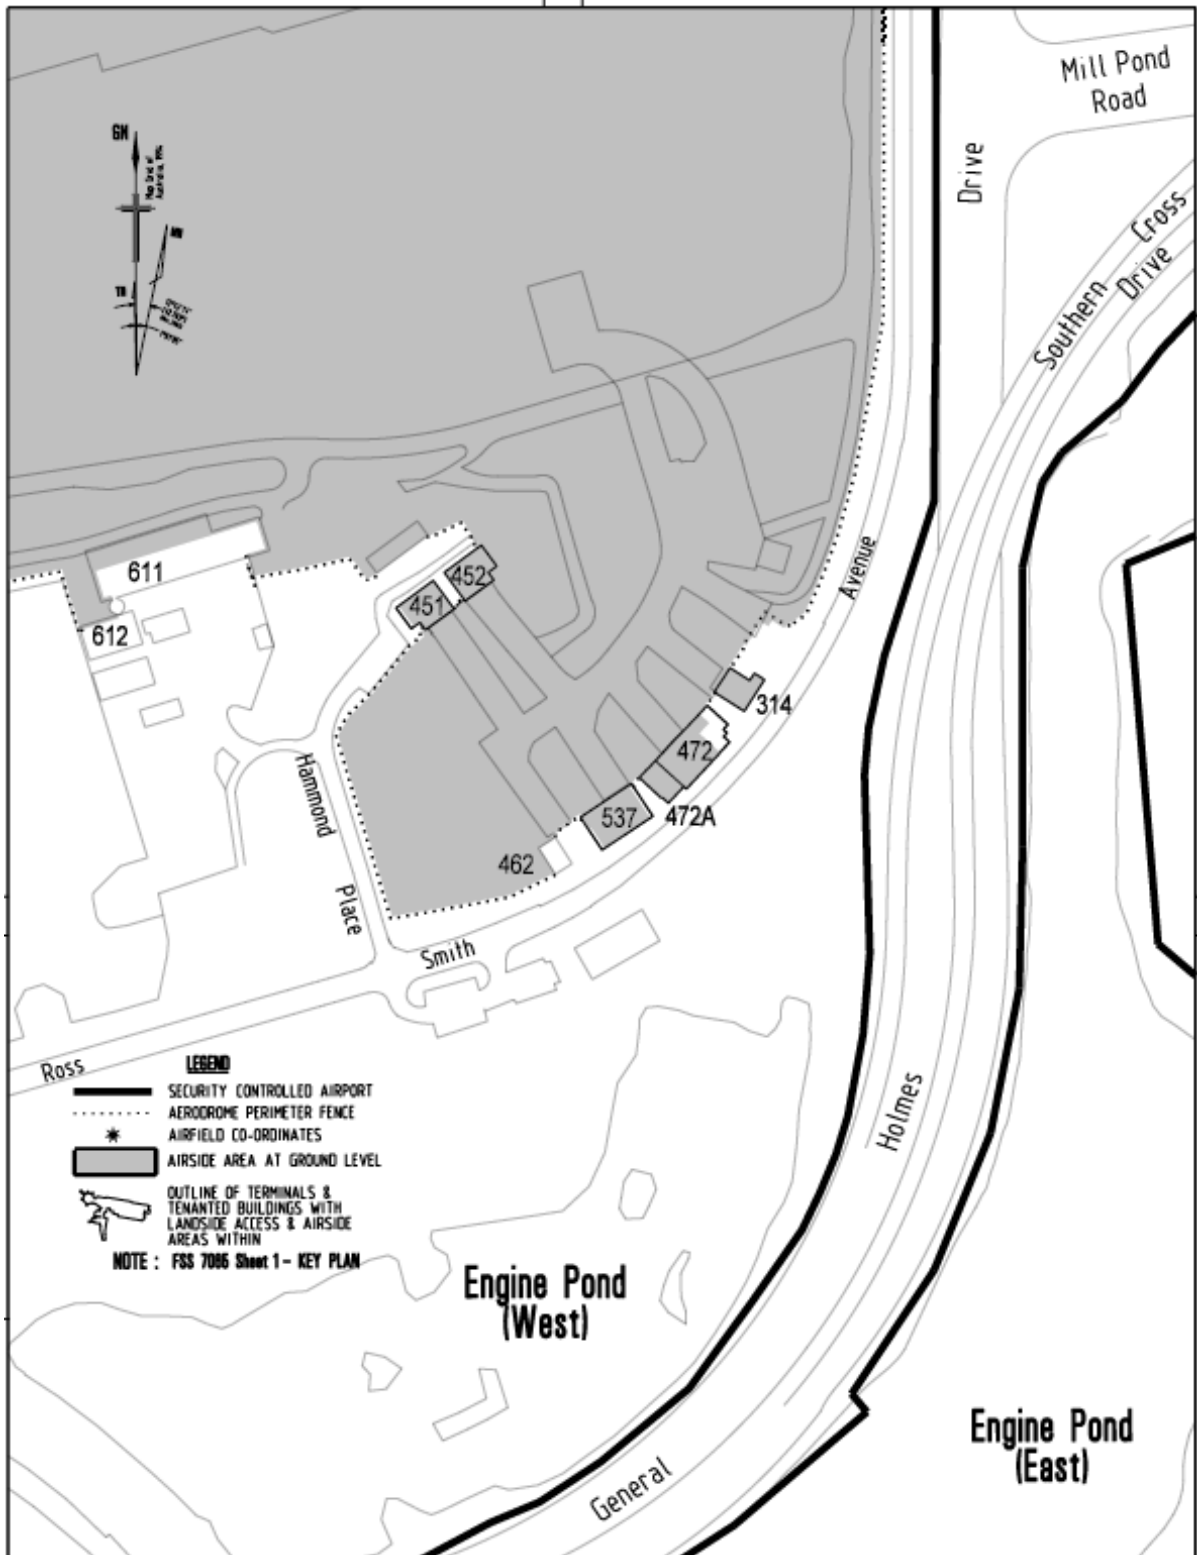

c37619	L. Subils	J. Sargent	Building 303 demolished	J. Marinos	J. Sargent	28/04/2026	22
JOB No	DRAWN	CHKD	AMENDMENTS	EXAMD	APPD	DATE	No.
SYDNEY AIRPORT AVIATION TRANSPORT SECURITY ACT 2004 MAP OF SECURITY CONTROLLED AIRPORT 'HELICOPTER PRECINCT AREA'				ABN 082 578 809		SCALE	
						Not to Scale	
						DRAWING No.	
		FSS 7065		SHEET			
				1C		A4