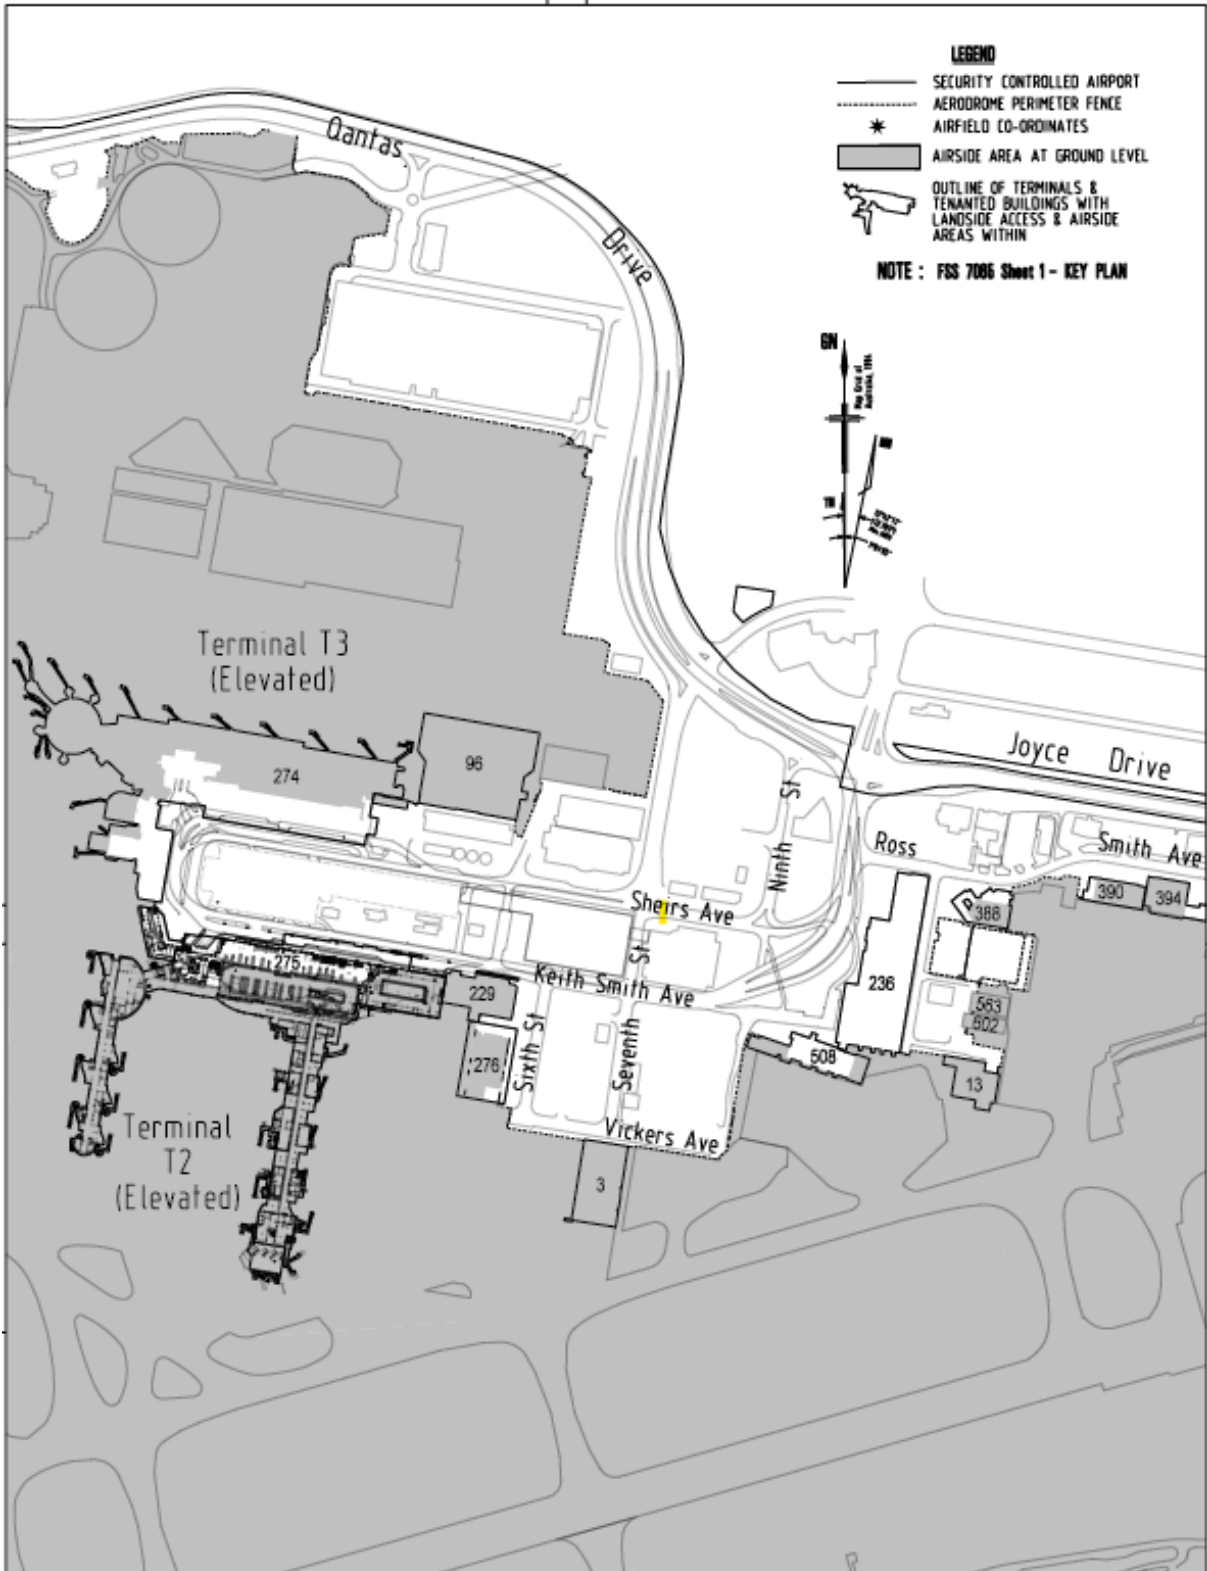

c32307	A Choudhry	GWS	General Update (April 2023), Scale Bar requested to be added.	J Marinos	GWS	24/4/2023	19
JOB No	DRAWN	CHKD	AMENDMENTS	EXAMD	APPD	DATE	No.

SYDNEY AIRPORT AVIATION TRANSPORT SECURITY ACT 2004 MAP OF SECURITY CONTROLLED AIRPORT 'INTERNATIONAL PRECINCT AREA'	 ABN 082 578 809	SCALE Not to Scale
		DRAWING No. FSS 7065
		SHEET 1A A4