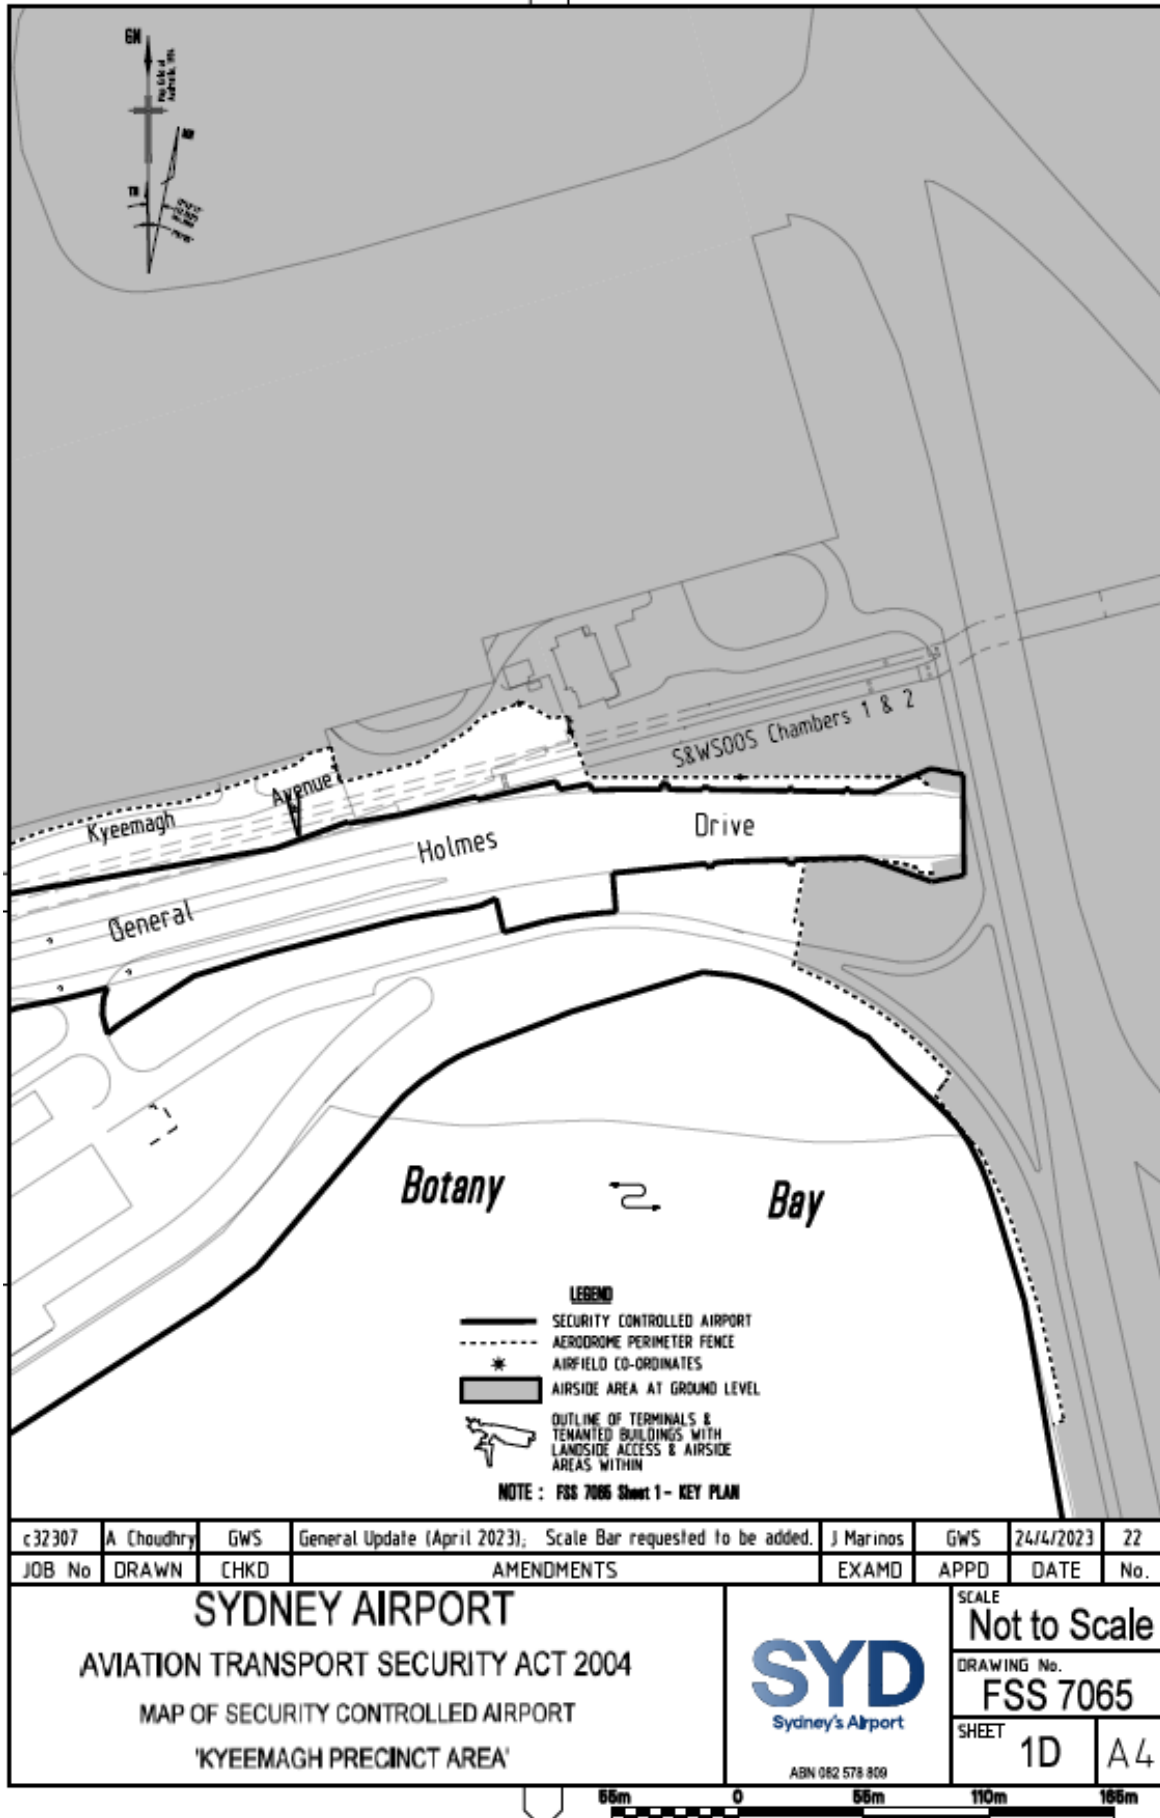

c32307	A Choudhry	GWS	General Update (April 2023); Scale Bar requested to be added.	J Marinos	GWS	24/4/2023	22
JOB No	DRAWN	CHKD	AMENDMENTS	EXAMD	APPD	DATE	No.

SYDNEY AIRPORT AVIATION TRANSPORT SECURITY ACT 2004 MAP OF SECURITY CONTROLLED AIRPORT 'KYEEMAGH PRECINCT AREA'		 ABN 082 578 809	SCALE Not to Scale DRAWING No. FSS 7065 SHEET 1D A4